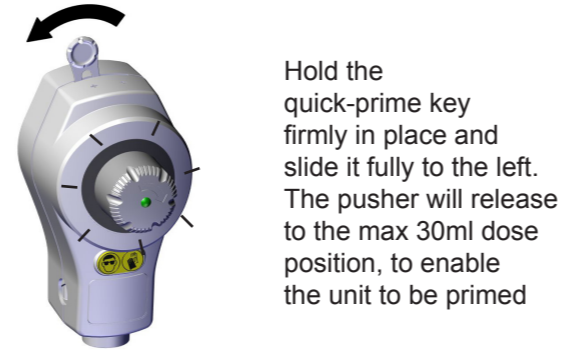

ECOSHOT USER INSTRUCTIONS v1.0

Prepare

Bottle

Push bottle up onto the nozzle to activate dispensing

Sink

Bucket

Operate

WARNING: Observe the guidelines from the chemical manufacturer regarding dilutions and safety advice. Follow instructions carefully to avoid accidents.

Health & Safety

Wear protective clothing, gloves and goggles when installing dispensers or handling chemicals.

Prime

CLICK

Refill/change consumables

Jerry Can

Pouch