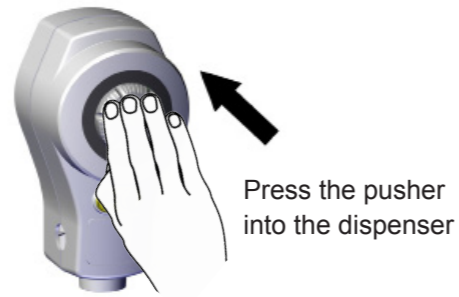

ECOSHOT USER INSTRUCTIONS v1.0

Prepare

Bottle

Push bottle up onto the nozzle to activate dispensing

Sink

Bucket

Operate

WARNING: Observe the guidelines from the chemical manufacturer regarding dilutions and safety advice. Follow instructions carefully to avoid accidents.

Health & Safety

Wear protective clothing, gloves and goggles when installing dispensers or handling chemicals.

Prime

CLICK

Refill/change consumables

Jerry Can

Pouch