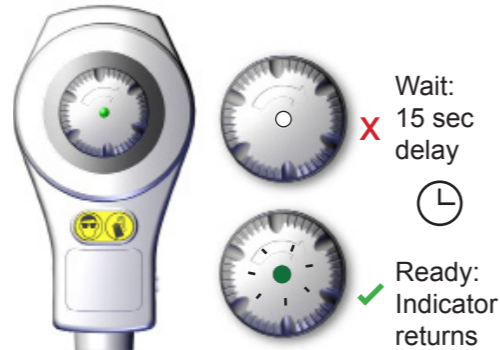

ECOSHOT USER INSTRUCTIONS v1.0

Prepare

Bottle

Push bottle up onto the nozzle to activate dispensing

Sink

Bucket

Operate

WARNING: Observe the guidelines from the chemical manufacturer regarding dilutions and safety advice. Follow instructions carefully to avoid accidents.

Health & Safety

Wear protective clothing, gloves and goggles when installing dispensers or handling chemicals.

Prime

CLICK

Refill/change consumables

Jerry Can

Pouch