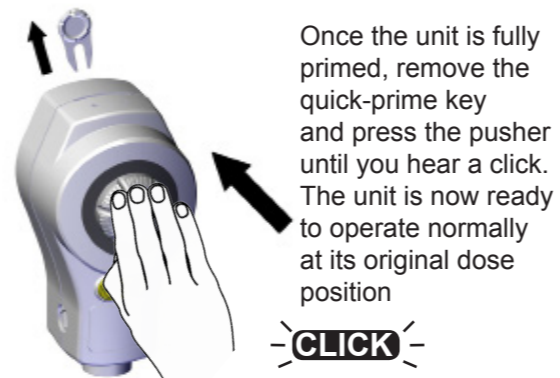

ECOSHOT USER INSTRUCTIONS v1.0

Prepare

Bottle

Push bottle up onto the nozzle to activate dispensing

Sink

Bucket

Operate

WARNING: Observe the guidelines from the chemical manufacturer regarding dilutions and safety advice. Follow instructions carefully to avoid accidents.

Health & Safety

Wear protective clothing, gloves and goggles when installing dispensers or handling chemicals.

Prime

CLICK

Refill/change consumables

Jerry Can

Pouch