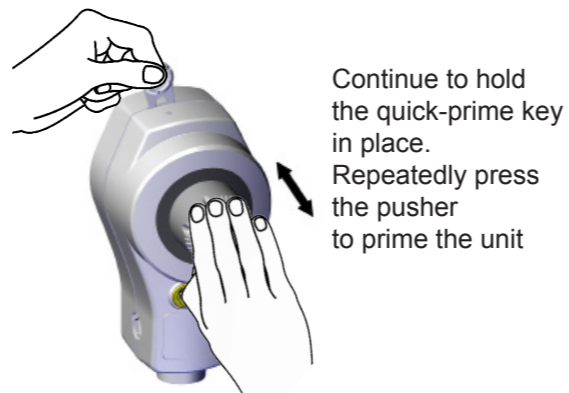

ECOSHOT USER INSTRUCTIONS v1.0

Prepare

Bottle

Push bottle up onto the nozzle to activate dispensing

Sink

Bucket

Operate

WARNING: Observe the guidelines from the chemical manufacturer regarding dilutions and safety advice. Follow instructions carefully to avoid accidents.

Health & Safety

Wear protective clothing, gloves and goggles when installing dispensers or handling chemicals.

Prime

CLICK

Refill/change consumables

Jerry Can

Pouch