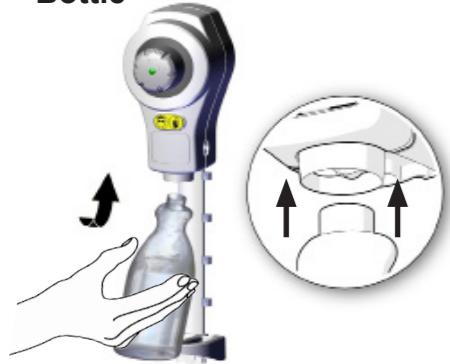

ECOSHOT USER INSTRUCTIONS v1.0

Prepare

Bottle

Push bottle up onto the nozzle to activate dispensing

Sink

Bucket

Operate

WARNING: Observe the guidelines from the chemical manufacturer regarding dilutions and safety advice. Follow instructions carefully to avoid accidents.

Health & Safety

Wear protective clothing, gloves and goggles when installing dispensers or handling chemicals.

Prime

CLICK

Refill/change consumables

Jerry Can

Pouch