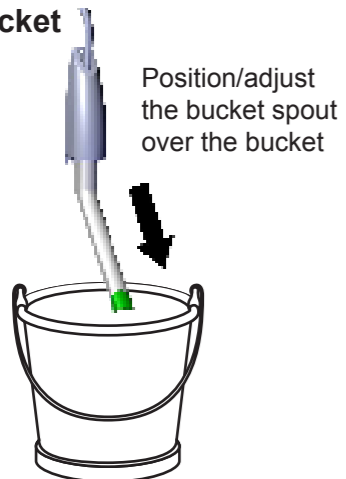

ECOSHOT USER INSTRUCTIONS v1.0

Prepare

Bottle

Push bottle up onto the nozzle to activate dispensing

Sink

Bucket

Operate

WARNING: Observe the guidelines from the chemical manufacturer regarding dilutions and safety advice. Follow instructions carefully to avoid accidents.