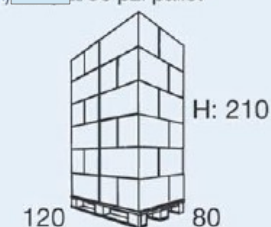

*Paper roll is not included.*

Dimensioni - Dimensions (cm):

Dimensioni cartone - Packing dimensions (cm)  z./2 pz. for box

Dimensioni pallet - Pallet Dimensions (cm)  z./96 pz. pallet

MAR PLAST S.p.A  
Via A. De Gasperi, 7  
42010 Rio Saliceto RE  
Tel. 0522699200 fax 0522649622  
infomarplast@marplast.it