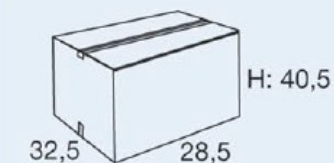

**Frame:** dia. 16 mm tubular painted with epoxidic powder - roll support hooks in steel.

**Paper cutting system:** by mobile blade always leaned on the paper roll.

**Can be personalised:** by sticker or printing on the blade.

*Paper roll is not included.*

Dimensioni - Dimensions (cm):

Dimensioni cartone - Packing dimensions (cm)  z./2 pz. for box

Dimensioni pallet - Pallet Dimensions (cm)  z./96 pz. pallet

MAR PLAST S.p.A  
Via A. De Gasperi, 7  
42010 Rio Saliceto RE  
Tel. 0522699200 fax 0522649622  
infomarplast@marplast.it